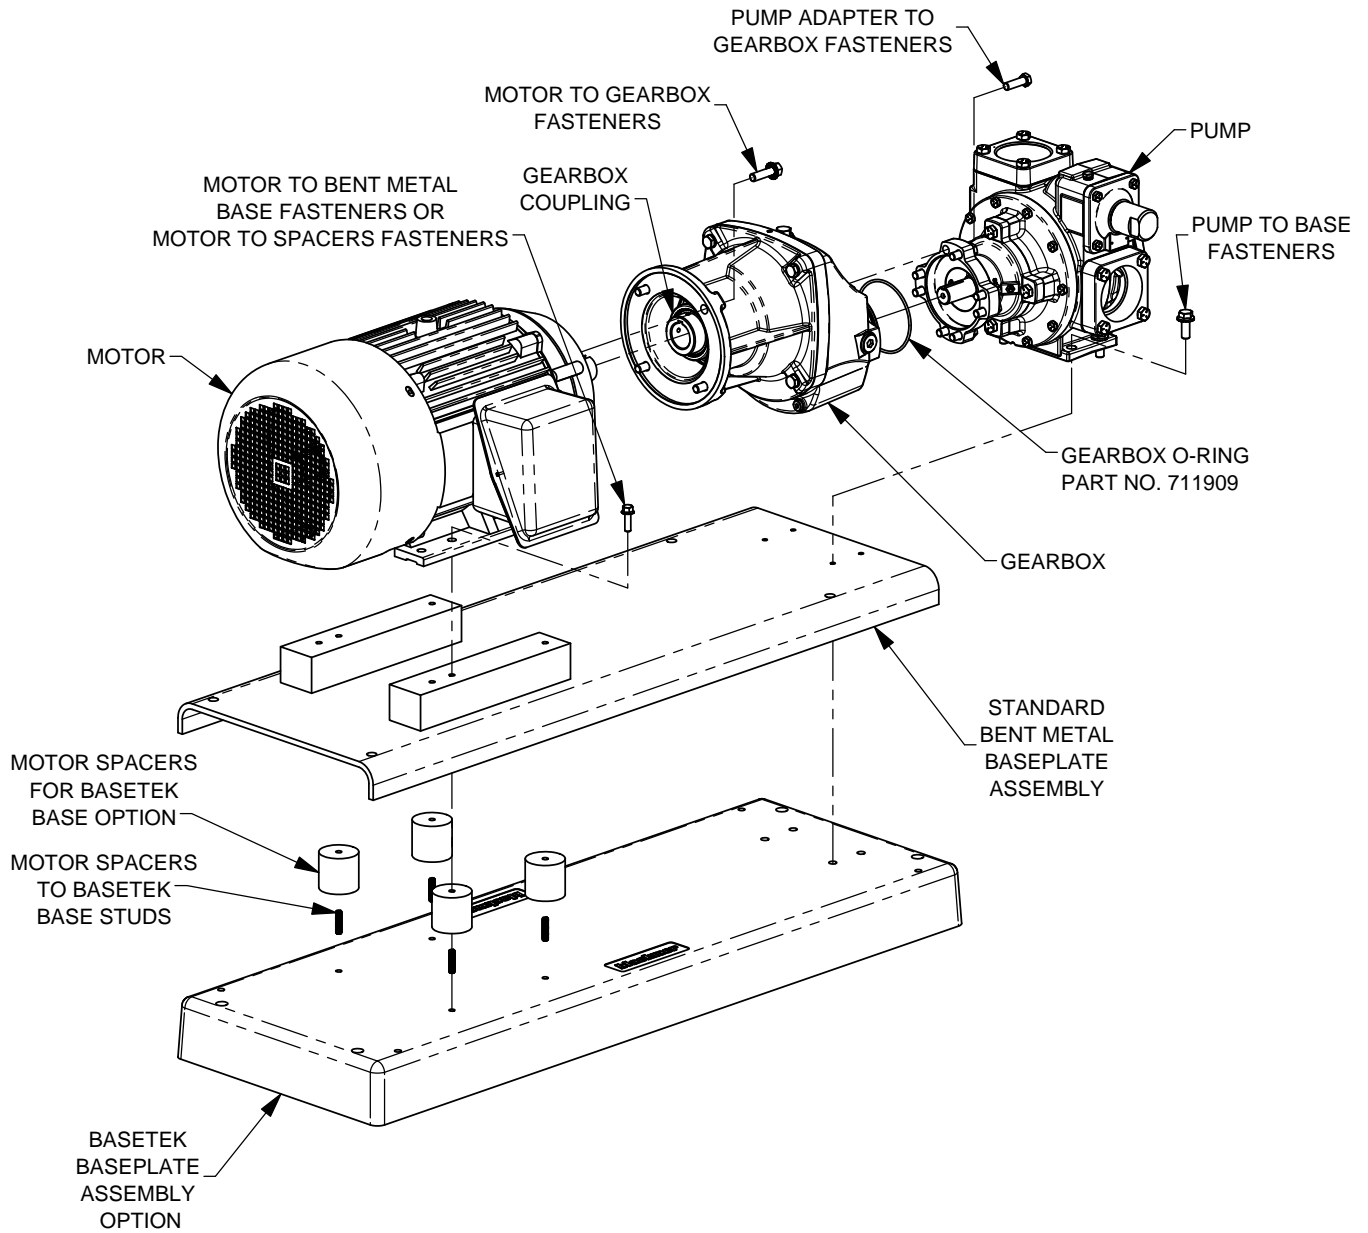

TYPE	SIZE	UNIT STYLE
GNX(H)	3	SK8

PARTS LIST 011-046	
Section Effective Replaces Page 1 / 1	011 NOV 2019 SEPT 2019

GEARBOX COUPLINGS	
PART NUMBER	DESCRIPTION
906521	SK871.1 180TC
906522	SK871.1 210TC
906524	SK871.1 250TC
906525	SK871.1 280TC
906526	SK871.1 320TC

GEARBOX PART NUMBERS					
RATIO	180TC	210TC	250TC	280TC	320TC
2.14	N/A	812410	812411	812412	812413
2.50	N/A	812420	812421	812422	812423
3.08	N/A	812430	812431	812432	N/A
3.42	N/A	812440	812441	812442	N/A
3.88	812450	812451	812452	N/A	N/A
4.29	812460	812461	812462	N/A	N/A
5.27	812470	812471	812472	N/A	N/A
7.18	812480	812481	N/A	N/A	N/A

3" GNX & GNXH MODELS			
	BENT METAL BASE	BASETOK BASE OPTION	
	BENT METAL BASEPLATE ASSEMBLY - INCLUDES FASTENERS	BASETOK BASEPLATE ASSEMBLY OPTION - INCLUDES FASTENERS, MOTOR SPACERS AND STUDS	MOTOR TO GEARBOX FASTENERS
	1X	1X	4X
	905713	905733	920954
		905753	
	905714	905734	920954
		905754	
	905715	905735	920954
		905755	
	905716	905736	920494
		905756	
	905717	905737	920645